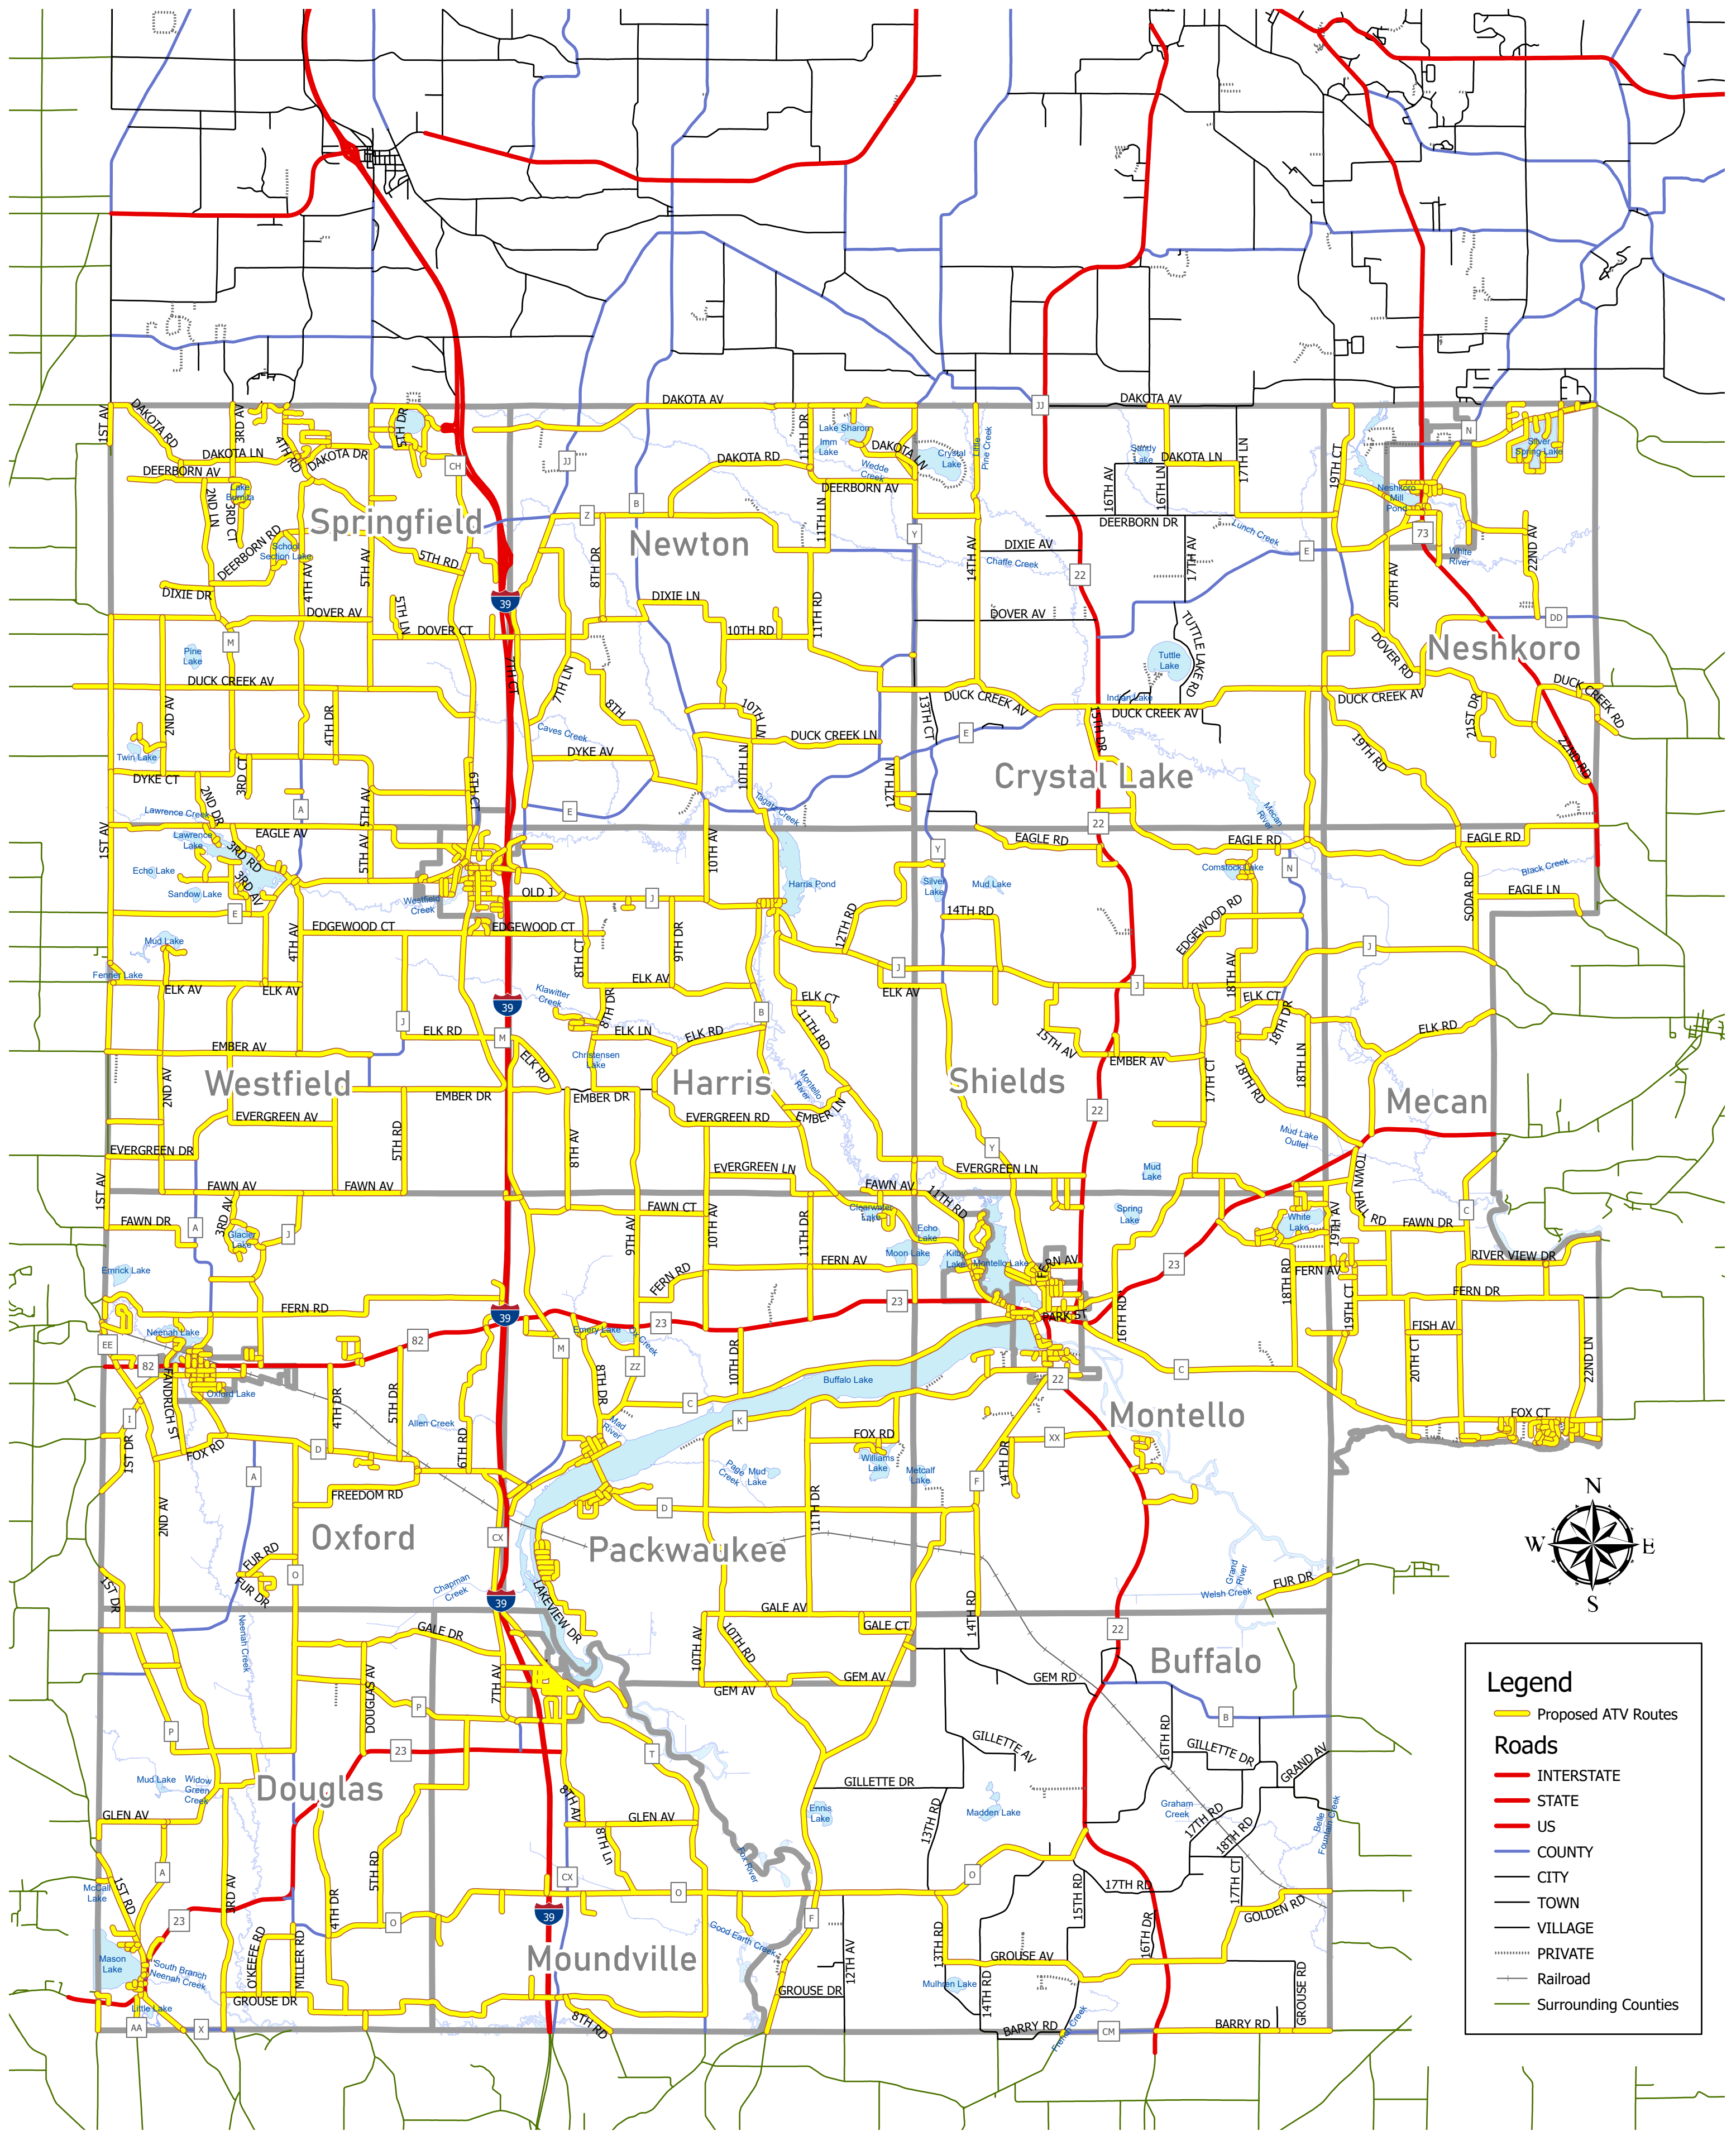

ATV Routes

Legend

- Proposed ATV Routes
- Roads**
- INTERSTATE
- STATE
- US
- COUNTY
- CITY
- TOWN
- VILLAGE
- ⋯ PRIVATE
- Railroad
- Surrounding Counties

Montello

Westfield

Oxford

Endeavor